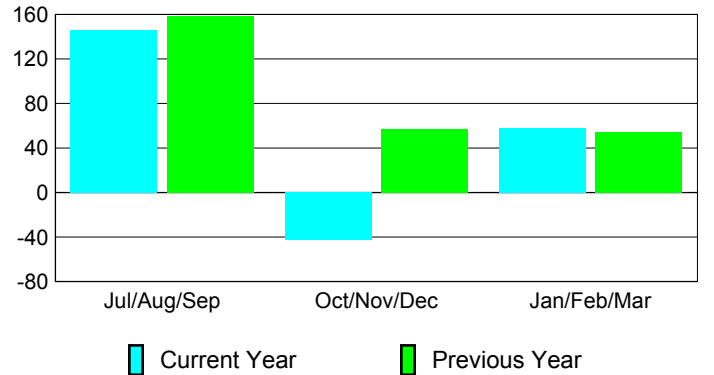

Comparison of Membership Gain/Loss

Current Year Compared to the Previous Year